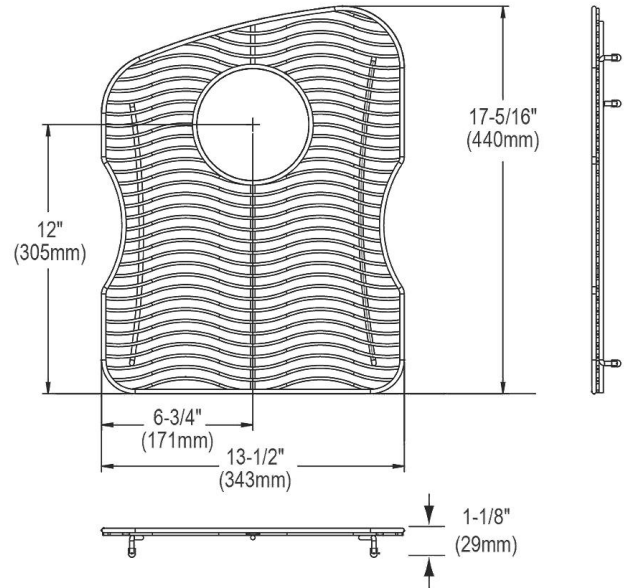

PART: _____ QTY: _____

PROJECT: _____

CONTACT: _____

DATE: _____

NOTES: _____

APPROVAL: _____

In keeping with our policy of continuing product improvement, Elkay reserves the right to change product specifications without notice. Please visit elkay.com for the most current version of Elkay product specification sheets. This specification describes an Elkay product with design, quality, and functional benefits to the user. When making a comparison of other producers' offerings, be certain these features are not overlooked.